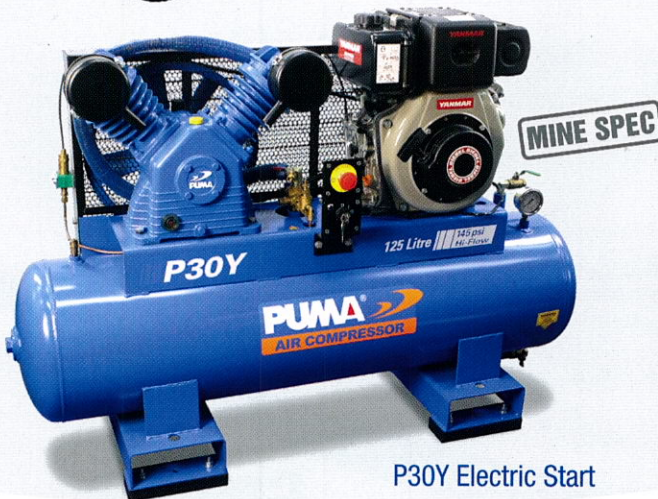

Dependable Performance

P18Y Manual Start

P18Y Electric Start

P22Y Manual Start

YANMAR

P22Y Electric Start

P30Y Electric Start

P40Y Electric Start

Puma air compressors are now available in Australia powered by genuine Yanmar L-N series diesel engines for use in critical safety environments.

The Yanmar engines utilize direct fuel injection technology to deliver high power output with low fuel consumption - all in a compact design.

The innovative Puma long-stroke compressor pumps offer outstanding free-air-delivery and their full cast iron construction ensures durability.

Each compressor model is available in a Mine Spec compliant version with emergency stop button and fail-safe engine fuel shutoff control.